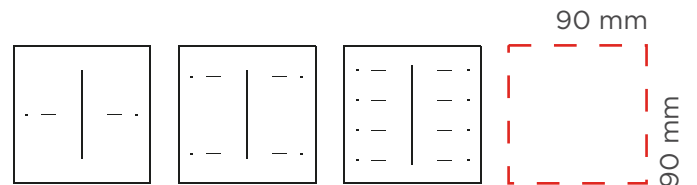

Feel special every day

Interra Pure Touch is a premium touch switch of Interra which is a perfect match for Just Touch projects. With its extremely slim 1 mm high-quality glass finish, and touch buttons, it's one of the finest and thinnest switches in its class. It comes with pure black and pure white color finishes including its plastic parts and with 2, 4, and 8 button options. It matches perfectly the Just Touch architectural design to create uniformity in projects.

It performs the control of all functions required for building automation, such as switching, toggle, dimming, shutter/blinds, thermostat controls, scenes, value, 2 channels, and step switching mode features. Besides internal temperature and humidity sensors, with its brightness sensor, its feedback LEDs manage their own brightness level to be your indicator at night.