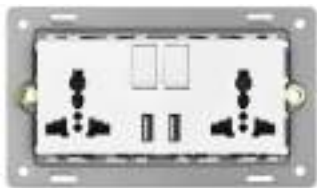

146 Type 3 Pin Universal Switched Socket with 2 USB Chargers - White

Product Code	Dimensions (W×H×D)	Notes
ITR950-1022	147 x 86 mm	Without frame.