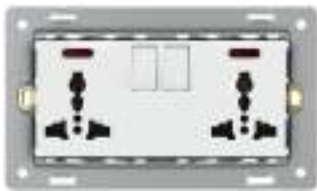

146 Type 3 Pin Universal Switched Socket - White

Product Code	Dimensions (W×H×D)	Notes
ITR950-1002	147 x 86 mm	Without frame.